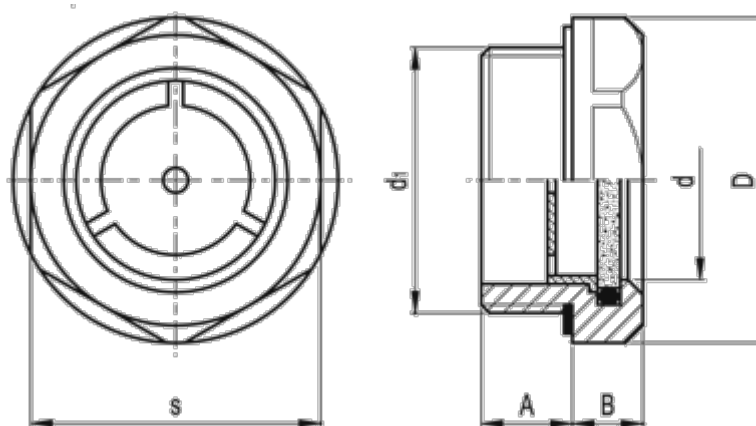

# Data Sheet

Article number: 20670525

Description: E+G Oil level indicator  
GN 743.2-11-G3/8-A

## Measures

A = 8.0

B = 7.5

D = 22

d = 11

d1 = G 3/8

s = 20